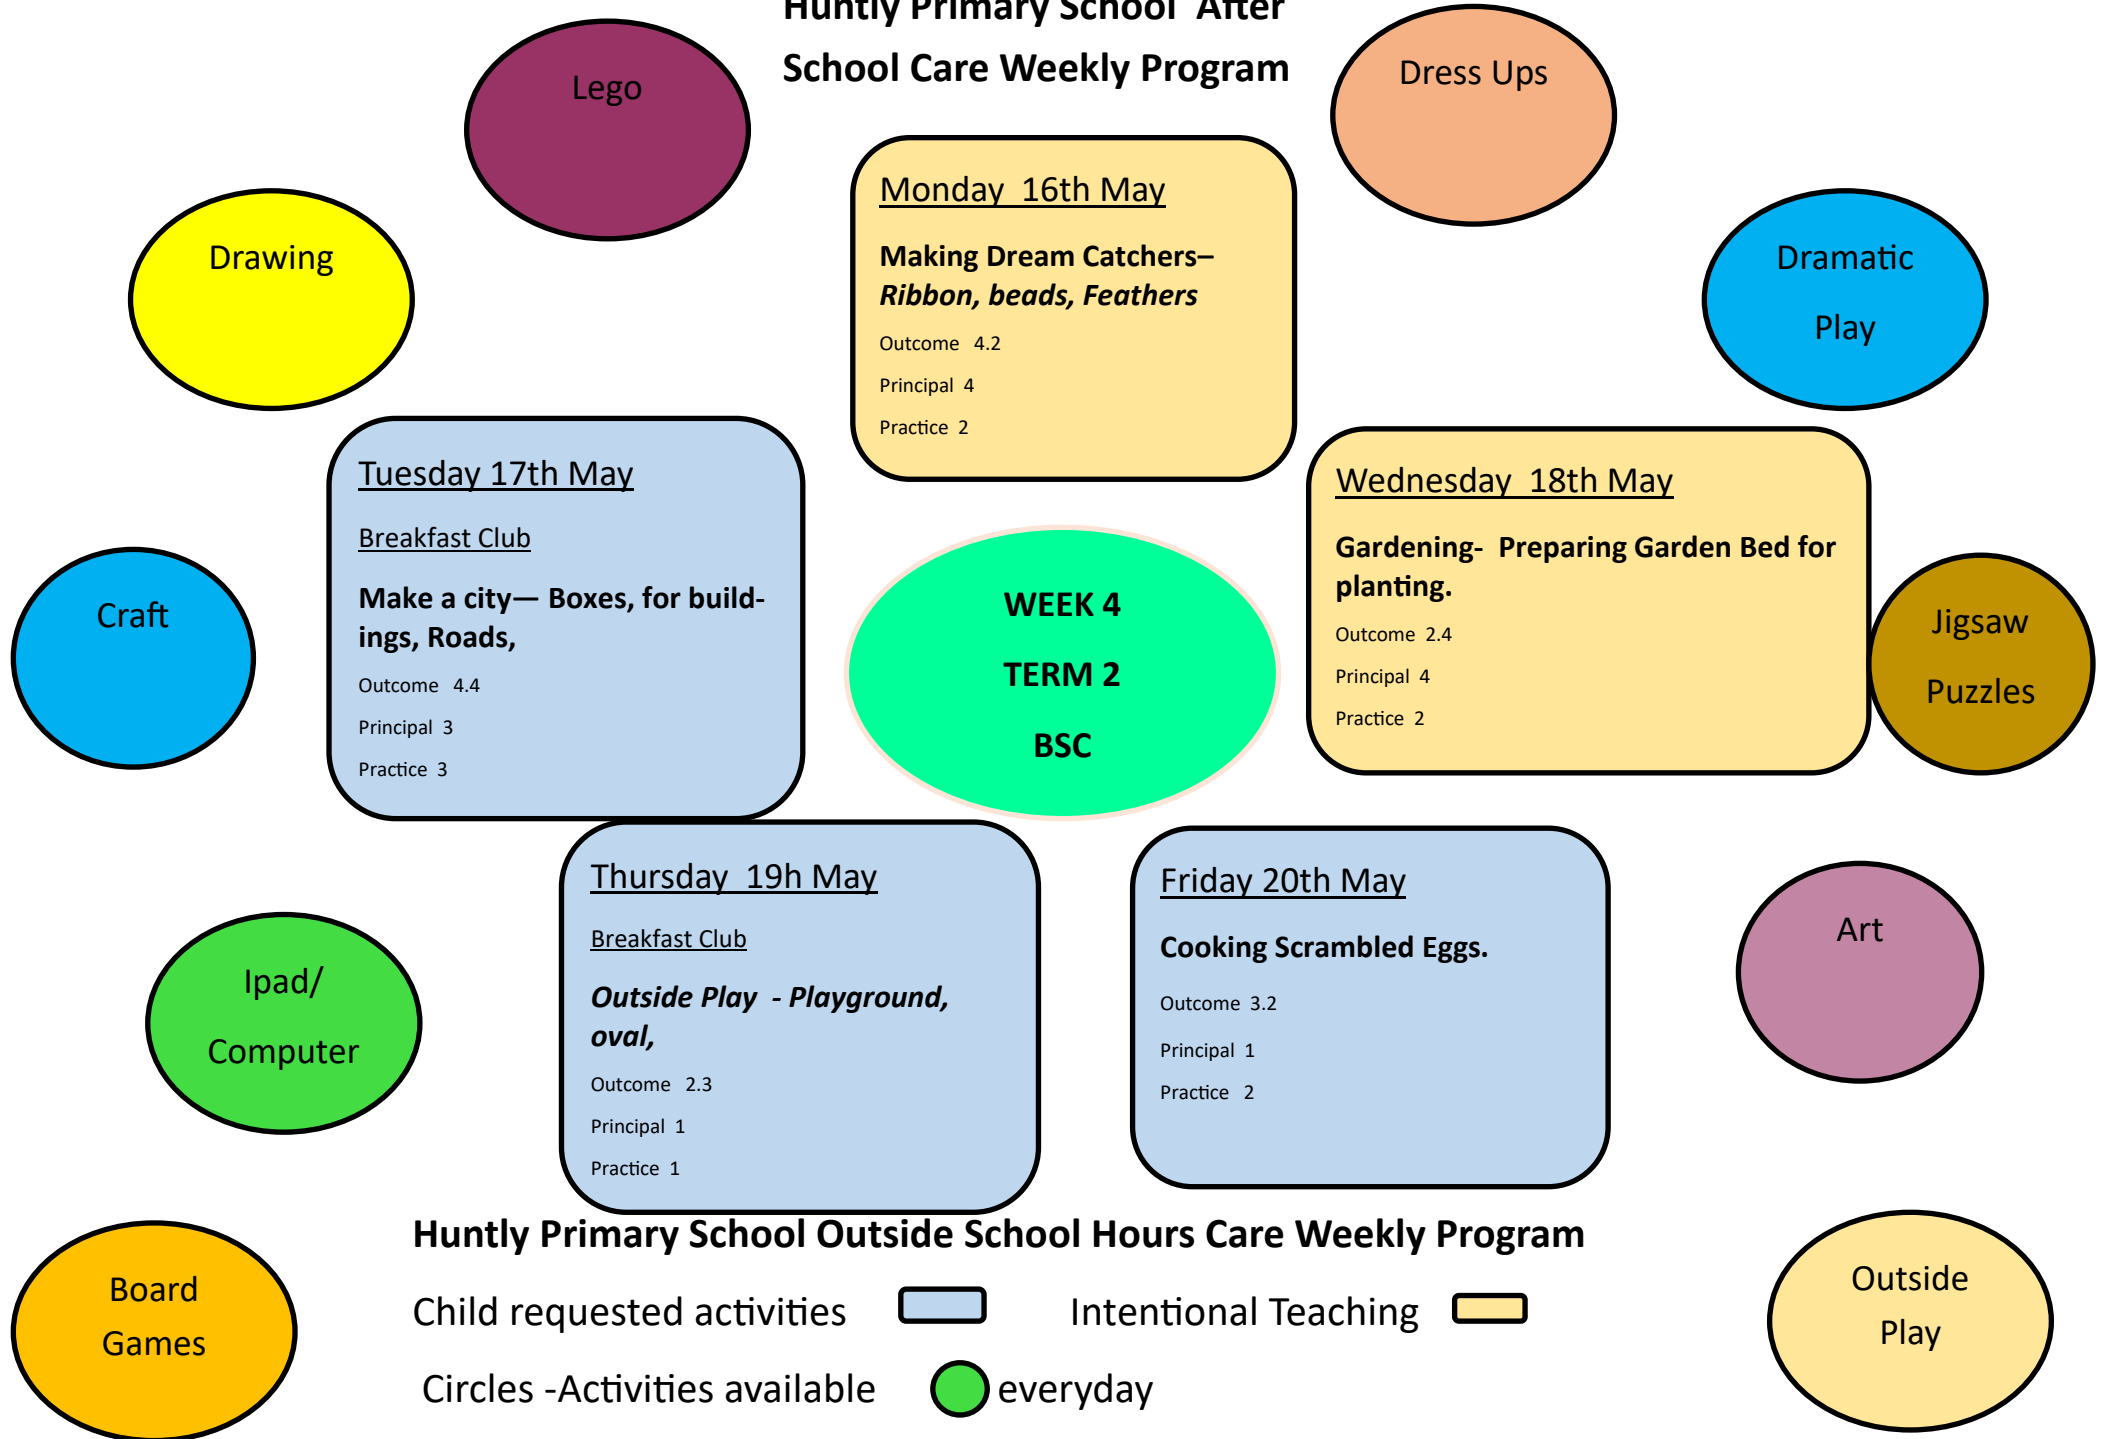

Huntly Primary School After School Care Weekly Program

Huntly Primary School Outside School Hours Care Weekly Program

Child requested activities Intentional Teaching
 Circles -Activities available everyday